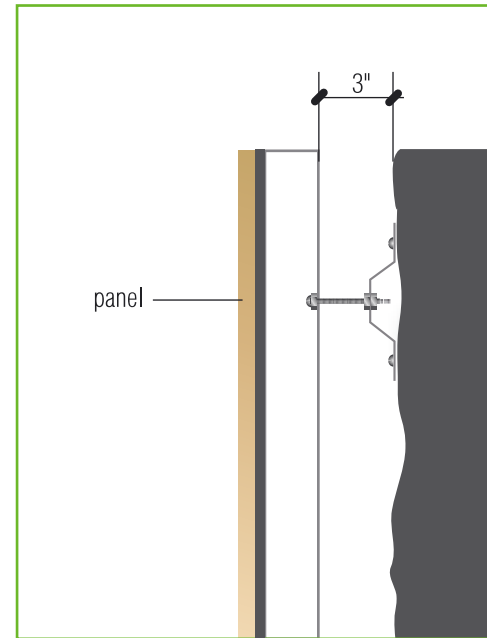

WALL SURFACING SYSTEM

FLAT WALL

Panels attach to even drywall with patented fastening technology.

FURRING WALL

Panels attach to an adjustable depth frame. The stand-off frame plumbs and squares uneven existing wall conditions. Accommodates electric and data wiring, plumbing and insulation.