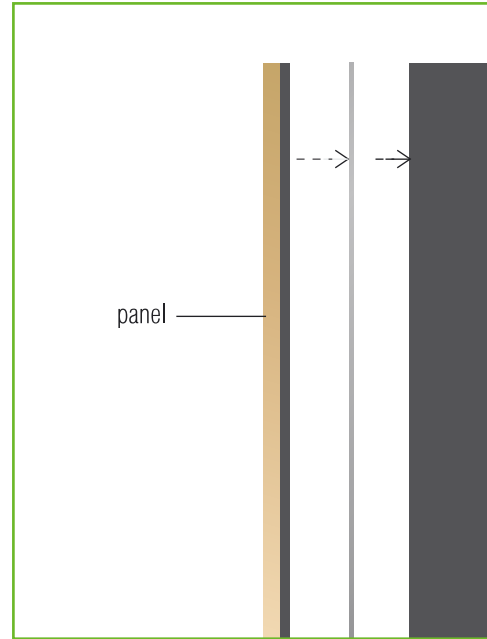

WALL SURFACING SYSTEM

FLAT WALL

Panels attach to even drywall with patented fastening technology.

FURRING WALL

Panels attach to an adjustable depth frame. The stand-off frame plumbs and squares uneven existing wall conditions. Accommodates electric and data wiring, plumbing and insulation.